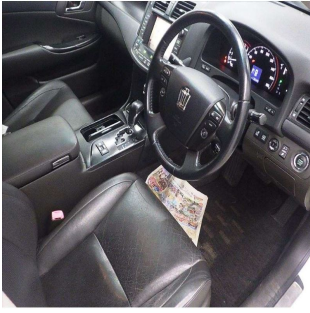

TOYOTA Car

Stock No.	100073
Maker	Toyota
Model	Estima
Chassis	GRS204-0011602
Mileage	138045
Reg. Year	2009
Bodytype	CAR
Engine	3500 CC
Transmission	AUTOMATIC
Seats	5
Color	Pearl white
Location	MELBOURNE