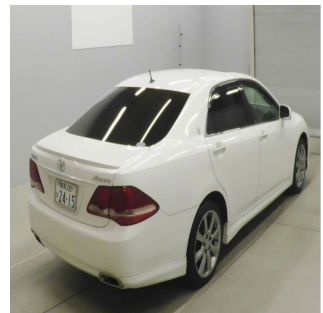

TOYOTA Car

Stock No.	100073
Maker	Toyota
Model	Estima
Chassis	GRS204-0011602
Mileage	138045
Reg. Year	2009
Bodytype	CAR
Engine	3500 CC
Transmission	AUTOMATIC
Seats	5
Color	Pearl white
Location	MELBOURNE