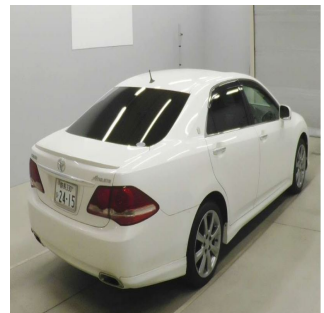

TOYOTA Car

Stock No.	100073
Maker	Toyota
Model	Estima
Chassis	GRS204-0011602
Mileage	138045
Reg. Year	2009
Bodytype	CAR
Engine	3500 CC
Transmission	AUTOMATIC
Seats	5
Color	Pearl white
Location	MELBOURNE