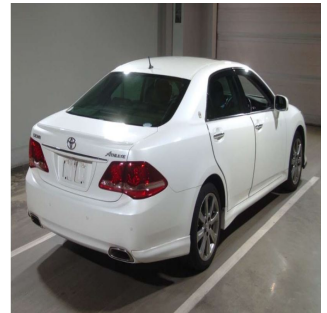

TOYOTA Car

Stock No.	100072
Maker	Toyota
Model	Estima
Chassis	GRS204-0006948
Mileage	109592
Reg. Year	2008
Bodytype	CAR
Engine	3500 CC
Transmission	AUTOMATIC
Seats	5
Color	Pearl white
Location	MELBOURNE