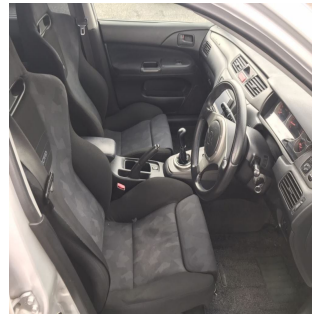

MITSUBISHI Car

Stock No.

100071

Maker

Mitsubishi

Model

Evolution GSR

Chassis