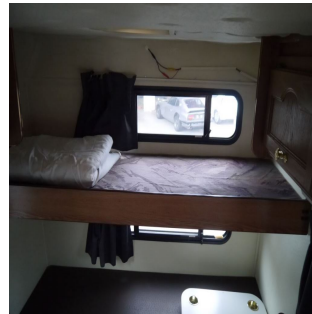

## Isuzu truck

**Stock No.**

100068

**Maker**

Isuzu

**Model**

Elf Motorhome

**Chassis**