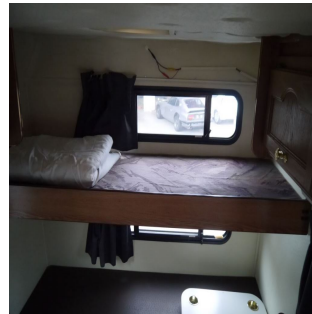

Isuzu truck

Stock No.

100068

Maker

Isuzu

Model

Elf Motorhome

Chassis