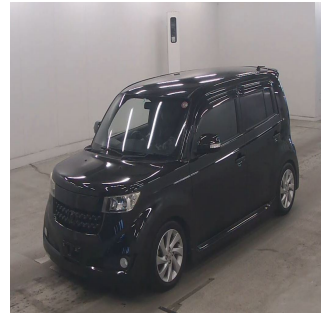

TOYOTA Car

Stock No.	100061
Maker	Toyota
Model	Estima
Chassis	QNC21-0091515
Mileage	95456
Reg. Year	2010
Bodytype	CAR
Engine	1490 CC
Transmission	AUTOMATIC
Seats	5
Color	BLACK
Location	MELBOURNE