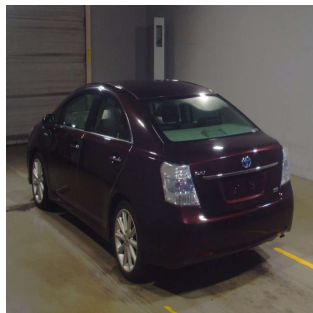

TOYOTA Car

Stock No.	100060
Maker	Toyota
Model	Estima
Chassis	AZK10-2026591
Mileage	40562
Reg. Year	2010
Bodytype	CAR
Engine	2360 CC
Transmission	AUTOMATIC
Seats	5
Color	Maroon
Location	MELBOURNE