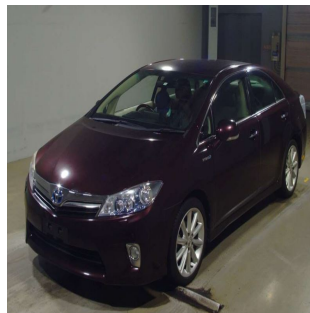

TOYOTA Car

Stock No.	100060
Maker	Toyota
Model	Estima
Chassis	AZK10-2026591
Mileage	40562
Reg. Year	2010
Bodytype	CAR
Engine	2360 CC
Transmission	AUTOMATIC
Seats	5
Color	Maroon
Location	MELBOURNE