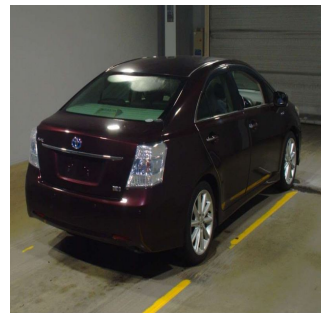

TOYOTA Car

Stock No.	100060
Maker	Toyota
Model	Estima
Chassis	AZK10-2026591
Mileage	40562
Reg. Year	2010
Bodytype	CAR
Engine	2360 CC
Transmission	AUTOMATIC
Seats	5
Color	Maroon
Location	MELBOURNE