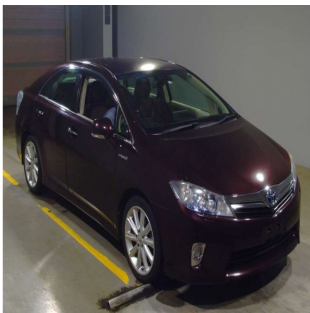

TOYOTA Car

Stock No.	100060
Maker	Toyota
Model	Estima
Chassis	AZK10-2026591
Mileage	40562
Reg. Year	2010
Bodytype	CAR
Engine	2360 CC
Transmission	AUTOMATIC
Seats	5
Color	Maroon
Location	MELBOURNE