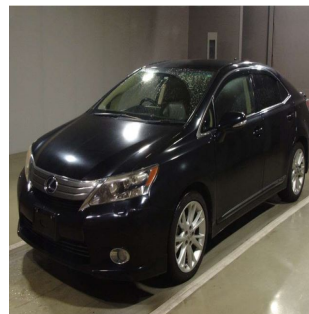

LEXUS Car

Stock No.	100059
Maker	Lexus
Model	Car
Chassis	ANF10-2013664
Mileage	109088
Reg. Year	2009
Bodytype	CAR
Engine	2400 CC
Transmission	AUTOMATIC
Seats	5
Color	BLACK
Location	MELBOURNE