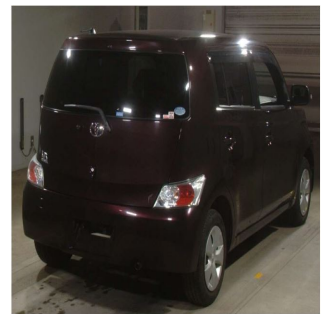

TOYOTA Car

Stock No.	100058
Maker	Toyota
Model	Axio
Chassis	QNC21-0107360
Mileage	68367
Reg. Year	2013
Bodytype	CAR
Engine	1500 CC
Transmission	AUTOMATIC
Seats	5
Color	Maroon
Location	MELBOURNE