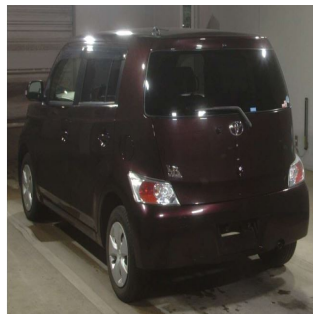

TOYOTA Car

Stock No.	100058
Maker	Toyota
Model	Axio
Chassis	QNC21-0107360
Mileage	68367
Reg. Year	2013
Bodytype	CAR
Engine	1500 CC
Transmission	AUTOMATIC
Seats	5
Color	Maroon
Location	MELBOURNE