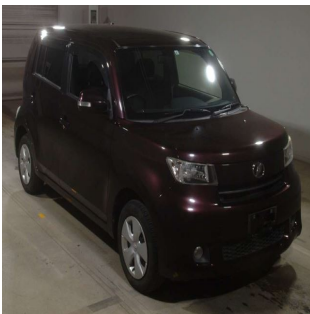

TOYOTA Car

Stock No.	100058
Maker	Toyota
Model	Axio
Chassis	QNC21-0107360
Mileage	68367
Reg. Year	2013
Bodytype	CAR
Engine	1500 CC
Transmission	AUTOMATIC
Seats	5
Color	Maroon
Location	MELBOURNE