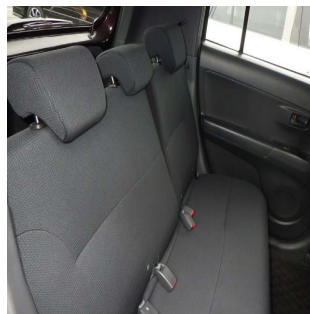

TOYOTA Car

Stock No.	100058
Maker	Toyota
Model	Axio
Chassis	QNC21-0107360
Mileage	68367
Reg. Year	2013
Bodytype	CAR
Engine	1500 CC
Transmission	AUTOMATIC
Seats	5
Color	Maroon
Location	MELBOURNE