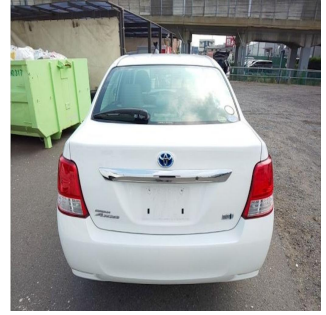

TOYOTA Car

Stock No.

100054

Maker

Toyota

Model

Estima

Chassis

NKE165-7061490

Mileage

58059

Reg. Year

2014

Bodytype

CAR

Engine

1500 CC

Transmission

AUTOMATIC