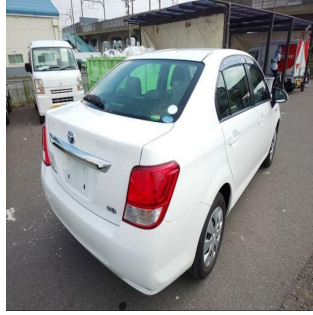

TOYOTA Car

Stock No.

100054

Maker

Toyota

Model

Estima

Chassis

NKE165-7061490

Mileage

58059

Reg. Year

2014

Bodytype

CAR

Engine

1500 CC

Transmission

AUTOMATIC