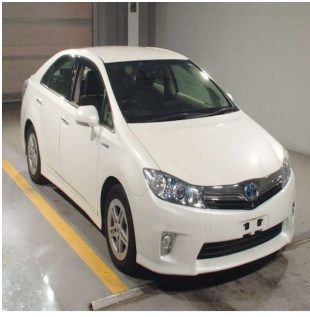

TOYOTA Car

Stock No.	100053
Maker	Toyota
Model	Estima
Chassis	AZK10-2025962
Mileage	98677
Reg. Year	2010
Bodytype	CAR
Engine	2400 CC
Transmission	AUTOMATIC
Seats	5
Color	Pearl white
Location	MELBOURNE