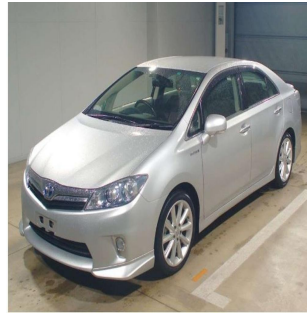

TOYOTA Car

Stock No.

100052

Maker

Toyota

Model

Estima

Chassis

AZK10-2017639

Mileage

89526

Reg. Year

2010

Bodytype

CAR

Engine

2400 CC

Transmission

AUTOMATIC

Seats

5

Color

Silver

Location