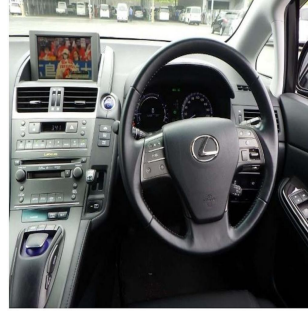

LEXUS Car

Stock No.

100050

Maker

Lexus

Model

Car

Chassis

2400 CC

Transmission

AUTOMATIC

Seats

5

Color

BLACK

Location