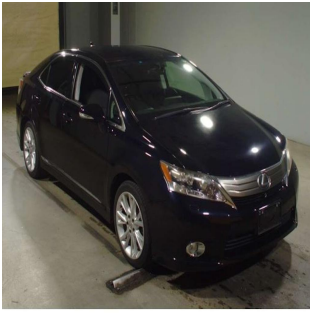

LEXUS Car

Stock No.

100050

Maker

Lexus

Model

Car

Chassis

ANF10-2027375

Mileage

106491

Reg. Year

2010

Bodytype

CAR

Engine

2400 CC

Transmission

AUTOMATIC

Seats

5

Color

BLACK

Location