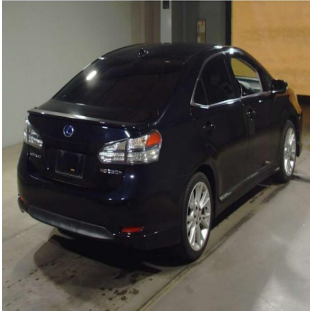

LEXUS Car

Stock No.

100050

Maker

Lexus

Model

Car

Chassis

ANF10-2027375

Mileage

106491

Reg. Year

2010

Bodytype

CAR

Engine

2400 CC

Transmission

AUTOMATIC

Seats

5

Color

BLACK

Location