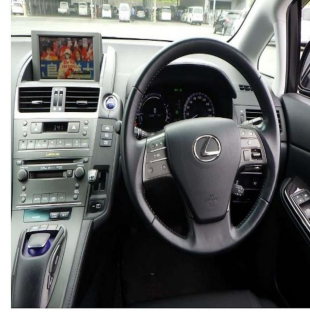

LEXUS Car

Stock No.

100050

Maker

Lexus

Model

Car

Chassis

2400 CC

Transmission

AUTOMATIC

Seats

5

Color

BLACK

Location