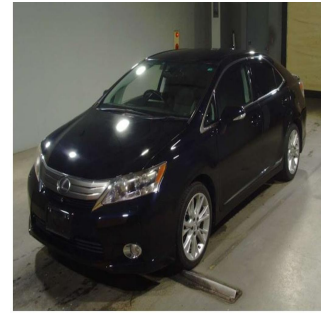

LEXUS Car

Stock No.

100050

Maker

Lexus

Model

Car

Chassis

ANF10-2027375

Mileage

106491

Reg. Year

2010

Bodytype

CAR

Engine

2400 CC

Transmission

AUTOMATIC

Seats

5

Color

BLACK

Location