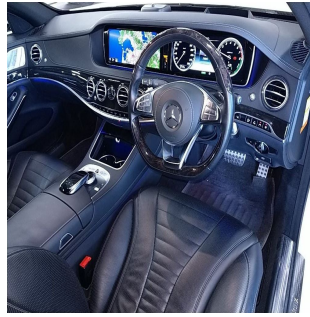

Mercedes Benz Car

Stock No.

1000087

Maker

Mercedes

Model

Benz

Chassis