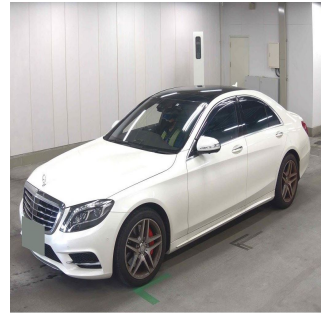

Mercedes Benz Car

Stock No.

1000087

Maker

Mercedes

Model

Benz

Chassis