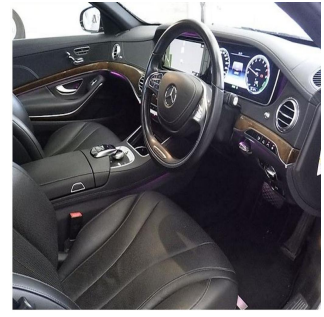

Mercedes

Stock No.	100040
Maker	Mercedes
Model	S400 Hybrid
Chassis	WDD2220572A124649
Mileage	83734
Reg. Year	2014
Bodytype	Sedan
Engine	3490 CC
Transmission	AUTOMATIC
Seats	5
Color	Gray
Location	MELBOURNE