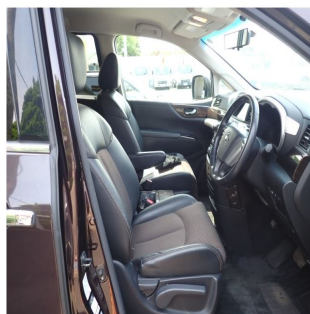

Nissan Elgrand

Stock No.	100035
Maker	Nissan
Model	Elgrand
Chassis	TE52-000248
Mileage	91435
Reg. Year	2010
Bodytype	Station Wagon
Engine	2480 CC
Transmission	AUTOMATIC
Seats	7
Color	Mauve
Location	MELBOURNE