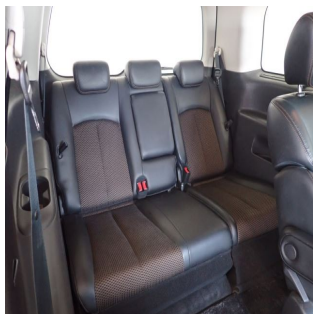

Nissan Elgrand

| | |
|---------------------|---------------|
| Stock No. | 100035 |
| Maker | Nissan |
| Model | Elgrand |
| Chassis | TE52-000248 |
| Mileage | 91435 |
| Reg. Year | 2010 |
| Bodytype | Station Wagon |
| Engine | 2480 CC |
| Transmission | AUTOMATIC |
| Seats | 7 |
| Color | Mauve |
| Location | MELBOURNE |