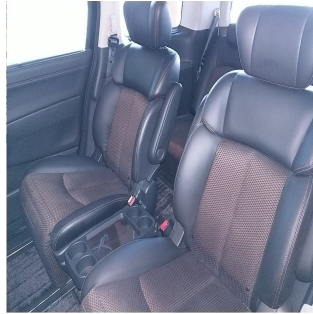

Nissan Elgrand

Stock No.	100030
Maker	Nissan
Model	Elgrand
Chassis	TE52-028792
Mileage	110945
Reg. Year	2012
Bodytype	Van
Engine	2480 CC
Transmission	AUTOMATIC
Seats	7
Color	Pearl white
Location	MELBOURNE