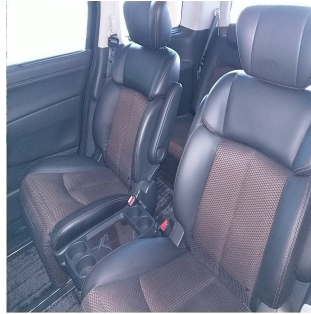

Nissan Elgrand

Stock No.	100030
Maker	Nissan
Model	Elgrand
Chassis	TE52-028792
Mileage	110945
Reg. Year	2012
Bodytype	Van
Engine	2480 CC
Transmission	AUTOMATIC
Seats	7
Color	Pearl white
Location	MELBOURNE