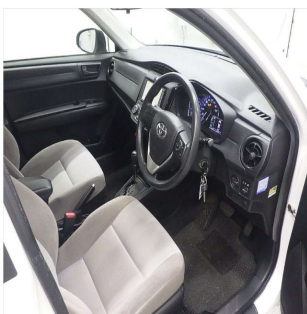

Toyota Axio Hybrid

Stock No.	100013
Maker	Toyota
Model	Axio
Chassis	NKE165-7129595
Mileage	128181
Reg. Year	2016
Bodytype	Station Wagon
Engine Model	DAA-NKE165
Engine	1500 CC
Transmission	AUTOMATIC
Fuel	HYBRID
Steering	Right Hand
Seats	5
Color	White
Doors	5
Location	MELBOURNE
Dimensions	[L] [W] [H]