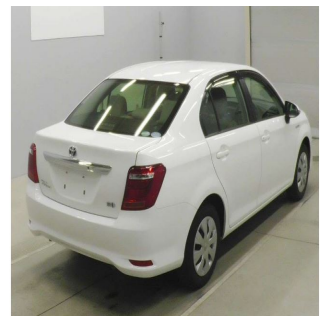

Toyota Axio Hybrid

Stock No.	100013
Maker	Toyota
Model	Axio
Chassis	NKE165-7129595
Mileage	128181
Reg. Year	2016
Bodytype	Station Wagon
Engine Model	DAA-NKE165
Engine	1500 CC
Transmission	AUTOMATIC
Fuel	HYBRID
Steering	Right Hand
Seats	5
Color	White
Doors	5
Location	MELBOURNE
Dimensions	[L] [W] [H]