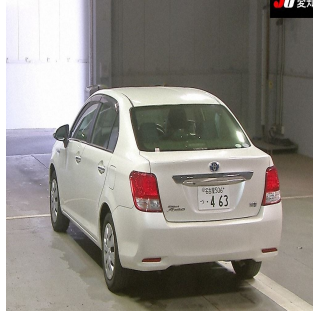

TOYOTA COROLLA AXIO

Stock No.	100012
Maker	Toyota
Model	Axio
Chassis	NKE165-7052568
Mileage	80240
Reg. Year	2014
Bodytype	Sedan
Engine Model	DAA-NKE165
Engine	1500 CC
Transmission	AUTOMATIC
Fuel	HYBRID
Steering	Right Hand
Seats	5
Color	White
Doors	5
Location	MELBOURNE
Dimensions	[L] [W] [H]