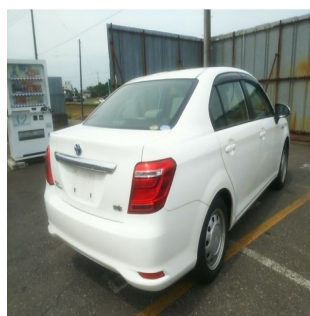

TOYOTA AXIO

Stock No.	100011
Maker	Toyota
Model	Axio
Chassis	NKE165-7129184
Mileage	91114
Reg. Year	2016
Bodytype	Sedan
Engine Model	DAA-NKE165
Engine	1500 CC
Transmission	AUTOMATIC
Fuel	HYBRID
Steering	Right Hand
Seats	5
Color	Pearl white
Doors	5
Location	MELBOURNE
Dimensions	[L] [W] [H]