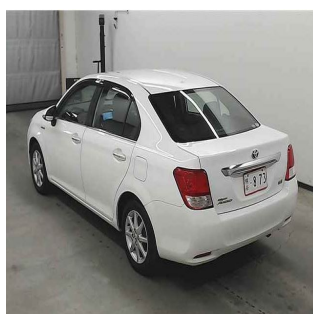

TOYOTA COROLLA AXIO

Stock No.

100010

Maker

Toyota

Model

Axio

Chassis	NKE165-7059094
Mileage	97190
Reg. Year	2014
Bodytype	Sedan
Engine Model	DAA-NKE165
Engine	1500 CC
Transmission	AUTOMATIC
Fuel	HYBRID
Steering	Right Hand
Seats	5
Color	White
Doors	5
Location	MELBOURNE
Dimensions	[L] [W] [H]