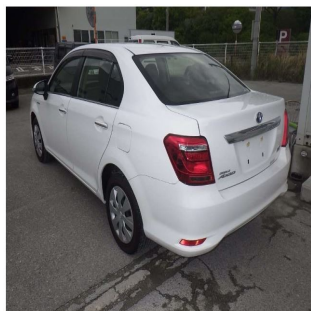

Toyota Axio Car

Stock No.	100005
Maker	Toyota
Model	Axio
Chassis	NKE165-7128615
Mileage	87153
Reg. Year	2015
Bodytype	Sedan
Engine Model	DAA-NKE165
Engine	1500 CC
Transmission	AUTOMATIC
Fuel	HYBRID
Steering	Right Hand
Seats	5
Color	Pearl white
Doors	5
Grade	G
Location	MELBOURNE
Dimensions	[L] [W] [H]