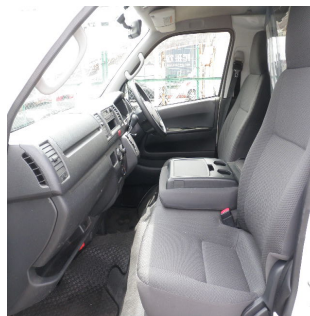

TOYOTA HIACE DIESEL 2016

Stock No.	100022
Maker	Toyota
Model	Hiace Diesel
Chassis	KDH2015022607
Mileage	130379
Reg. Year	2016
Bodytype	Van
Engine Model	QDF-KDH201V
Engine	3000 CC
Transmission	AUTO-MANUAL
Fuel	DIESEL
Steering	Right Hand
Seats	3
Color	White
Doors	5
Location	QUEENSLAND
Dimensions	[L] [W] [H]