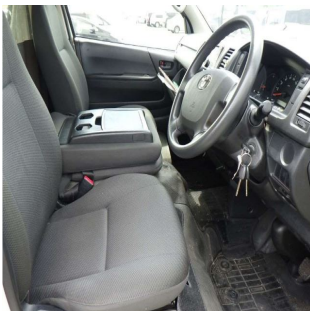

TOYOTA HIACE DIESEL 2017

Stock No.	100028
Maker	Toyota
Model	Hiace Diesel
Chassis	6U90KDH2010225443
Mileage	141369
Reg. Year	2017
Bodytype	Van
Engine Model	QDF-KDH201V
Engine	3000 CC
Transmission	AUTOMATIC
Fuel	DIESEL
Steering	Right Hand
Seats	6
Color	White
Doors	5
Location	LAUNCESTON
Dimensions	[L] [W] [H]