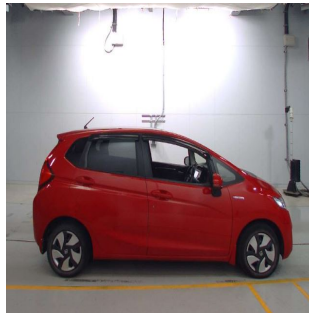

HONDA GP5 2015 PETROL

Stock No.	100008
Maker	Honda
Model	Fit Hybrid (Jazz)
Chassis	6ZZ0000GP53216208
Mileage	83612
Reg. Year	2015
Bodytype	Hatchback
Engine Model	LEB-H1
Engine	1500 CC
Transmission	AUTOMATIC
Fuel	HYBRID
Steering	Right Hand
Seats	5
Color	Red
Doors	5
Location	IAUNCESTON
Dimensions	[L] [W] [H]