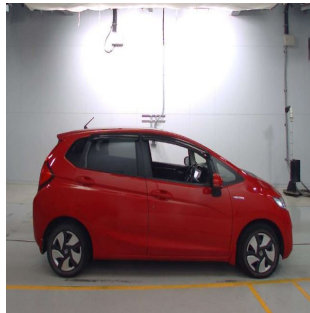

HONDA GP5 2015 PETROL

Stock No.	100008
Maker	Honda
Model	Fit Hybrid (Jazz)
Chassis	6ZZ0000GP53216208
Mileage	83612
Reg. Year	2015
Bodytype	Hatchback
Engine Model	LEB-H1
Engine	1500 CC
Transmission	AUTOMATIC
Fuel	HYBRID
Steering	Right Hand
Seats	5
Color	Red
Doors	5
Location	IAUNCESTON
Dimensions	[L] [W] [H]