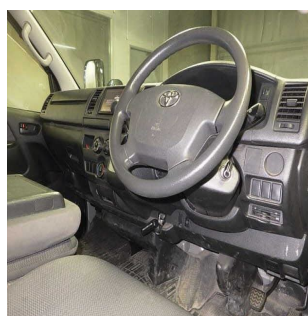

TOYOTA HIACE DIESEL 2016

Stock No.

100033

Maker

Toyota

Model

Hiace Diesel

| | |
|---------------------|----------------|
| Chassis | KDH201-0191378 |
| Mileage | 143955 |
| Reg. Year | 2016 |
| Bodytype | Van |
| Engine Model | QDF-KDH201V |
| Engine | 3000 CC |
| Transmission | AUTOMATIC |
| Fuel | DIESEL |
| Steering | Right Hand |
| Seats | 6 |
| Color | Silver |
| Doors | 5 |
| Location | COOEE |
| Dimensions | [L] [W] [H] |