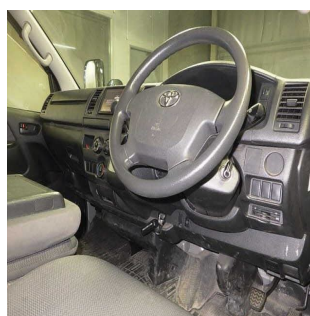

TOYOTA HIACE DIESEL 2016

Stock No.

100033

Maker

Toyota

Model

Hiace Diesel

Chassis	KDH201-0191378
Mileage	143955
Reg. Year	2016
Bodytype	Van
Engine Model	QDF-KDH201V
Engine	3000 CC
Transmission	AUTOMATIC
Fuel	DIESEL
Steering	Right Hand
Seats	6
Color	Silver
Doors	5
Location	COOEE
Dimensions	[L] [W] [H]