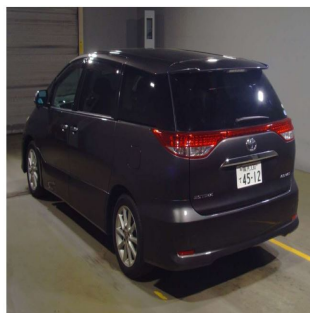

TOYOTA ESTIMA 2010

Stock No.	100003
Maker	Toyota
Model	Estima
Chassis	ACR50-7093426
Mileage	49825
Reg. Year	2010
Bodytype	Station Wagon
Engine Model	DBA-ACR50W
Engine	2500 CC
Transmission	AUTOMATIC
Fuel	PETROL
Steering	Right Hand
Seats	6
Color	Silver
Doors	5
Location	LAUNCESTON
Dimensions	[L] [W] [H]