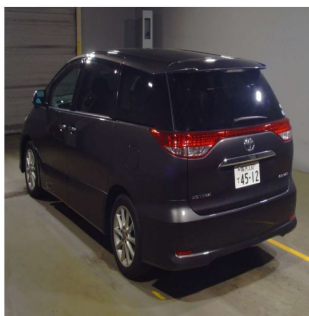

TOYATA ESTIMA 2010

Stock No.	100003
Maker	Toyota
Model	Estima
Chassis	ACR50-7093426
Mileage	49825
Reg. Year	2010
Bodytype	Station Wagon
Engine Model	DBA-ACR50W
Engine	2500 CC
Transmission	AUTOMATIC
Fuel	PETROL
Steering	Right Hand
Seats	6
Color	Silver
Doors	5
Location	LAUNCESTON
Dimensions	[L] [W] [H]