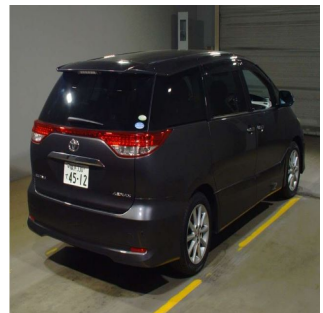

TOYOTA ESTIMA 2010

Stock No.	100003
Maker	Toyota
Model	Estima
Chassis	ACR50-7093426
Mileage	49825
Reg. Year	2010
Bodytype	Station Wagon
Engine Model	DBA-ACR50W
Engine	2500 CC
Transmission	AUTOMATIC
Fuel	PETROL
Steering	Right Hand
Seats	6
Color	Silver
Doors	5
Location	LAUNCESTON
Dimensions	[L] [W] [H]