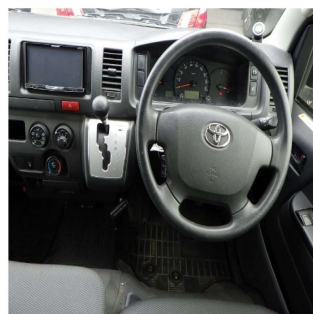

TOYOTA DIESEL 2014

Stock No.	100020
Maker	Toyota
Model	Hiace Diesel
Chassis	KDH201-0143412
Mileage	170705
Reg. Year	2014
Bodytype	Van
Engine Model	QDF-KDH201V
Engine	3000 CC
Transmission	AUTOMATIC
Fuel	DIESEL
Steering	Right Hand
Seats	6
Color	Silver
Doors	5
Location	QUEENSLAND
Dimensions	[L] [W] [H]