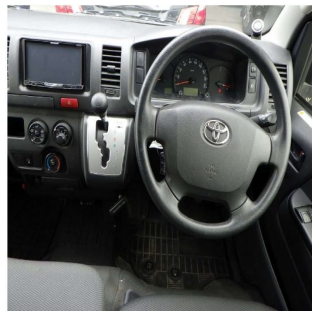

TOYOTA DIESEL 2014

Stock No.	100020
Maker	Toyota
Model	Hiace Diesel
Chassis	KDH201-0143412
Mileage	170705
Reg. Year	2014
Bodytype	Van
Engine Model	QDF-KDH201V
Engine	3000 CC
Transmission	AUTOMATIC
Fuel	DIESEL
Steering	Right Hand
Seats	6
Color	Silver
Doors	5
Location	QUEENSLAND
Dimensions	[L] [W] [H]