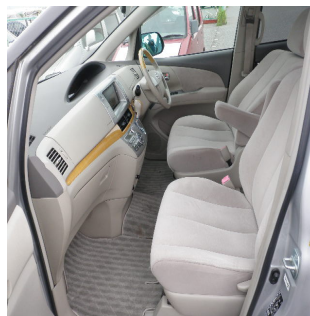

TOYOTA ESTIMA 2008

Stock No.	100007
Maker	Toyota
Model	Estima
Chassis	ACR50-0065569
Mileage	102790
Reg. Year	2008
Bodytype	Station Wagon
Engine Model	DBA-ACR50W
Engine	2400 CC
Transmission	AUTOMATIC
Fuel	PETROL
Steering	Right Hand
Seats	7
Color	Silver
Doors	5
Location	SHEARWATER
Dimensions	[L] [W] [H]