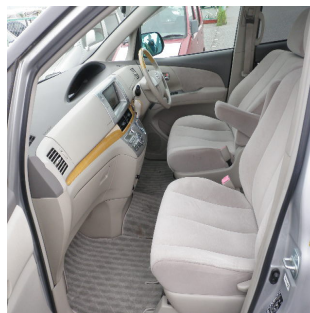

TOYOTA ESTIMA 2008

Stock No.	100007
Maker	Toyota
Model	Estima
Chassis	ACR50-0065569
Mileage	102790
Reg. Year	2008
Bodytype	Station Wagon
Engine Model	DBA-ACR50W
Engine	2400 CC
Transmission	AUTOMATIC
Fuel	PETROL
Steering	Right Hand
Seats	7
Color	Silver
Doors	5
Location	SHEARWATER
Dimensions	[L] [W] [H]