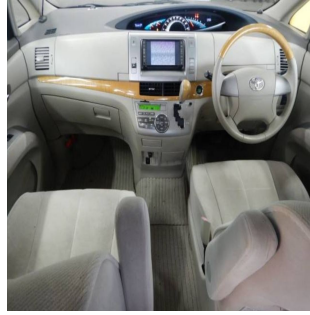

2012 Toyota Estima 7 seater

Stock No.	100000
Maker	Toyota
Model	Estima
Chassis	ACR50-0057730
Mileage	103392km
Reg. Year	2007
Bodytype	Van
Engine Model	2.4L CVT 170HP
Engine	2400CC CC
Transmission	AUTOMATIC
Fuel	PETROL
Steering	Right Hand
Seats	7
Color	Pearl white
Doors	5
Location	Howrah Tasmania
Dimensions	[L] [W] [H]