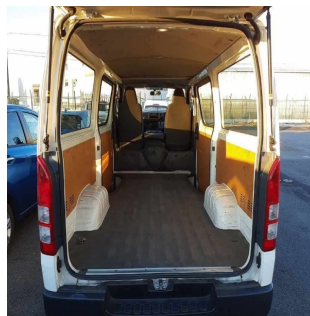

TOYOTA VAN

Stock No.	100138
Maker	Toyota
Model	Van
Chassis	KDH201-0240790
Mileage	160000
Reg. Year	2017
Bodytype	Van
Engine	3000 CC
Transmission	AUTOMATIC
Seats	6
Color	White
Location	MELBOURNE