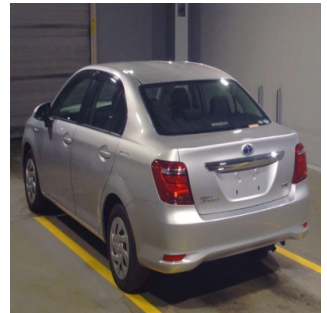

TOYOTA CAR

Stock No.	100136
Maker	Toyota
Model	Axio
Chassis	NKE165-7169863
Mileage	69000
Reg. Year	2017
Bodytype	CAR
Engine	1500CC 690 CC
Transmission	AUTOMATIC
Seats	5
Color	Silver
Location	MELBOURNE