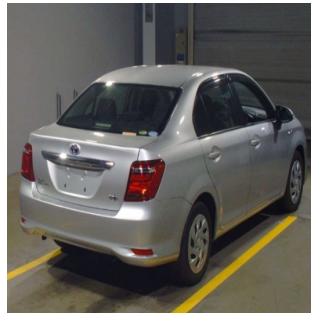

TOYOTA CAR

Stock No.	100136
Maker	Toyota
Model	Axio
Chassis	NKE165-7169863
Mileage	69000
Reg. Year	2017
Bodytype	CAR
Engine	1500CC 690 CC
Transmission	AUTOMATIC
Seats	5
Color	Silver
Location	MELBOURNE