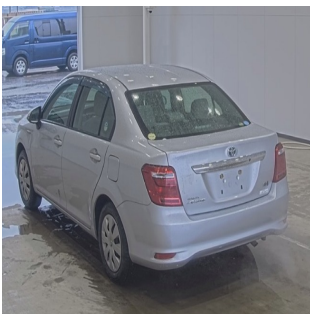

TOYOTA Car

Stock No.	100134
Maker	Toyota
Model	Estima
Chassis	NKE165-7128182
Mileage	69000
Reg. Year	2015
Bodytype	CAR
Engine	1490 CC
Transmission	AUTOMATIC
Seats	5
Color	Silver
Location	MELBOURNE