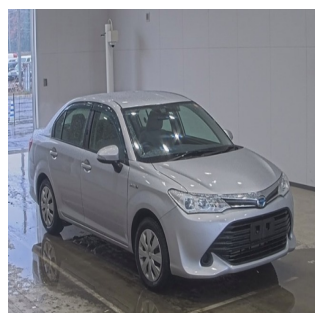

TOYOTA Car

Stock No.	100134
Maker	Toyota
Model	Estima
Chassis	NKE165-7128182
Mileage	69000
Reg. Year	2015
Bodytype	CAR
Engine	1490 CC
Transmission	AUTOMATIC
Seats	5
Color	Silver
Location	MELBOURNE