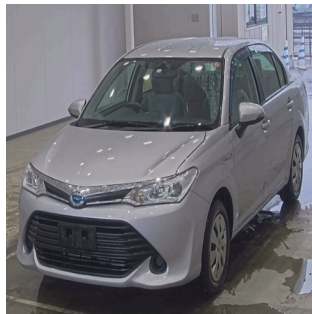

TOYOTA Car

Stock No.	100134
Maker	Toyota
Model	Estima
Chassis	NKE165-7128182
Mileage	69000
Reg. Year	2015
Bodytype	CAR
Engine	1490 CC
Transmission	AUTOMATIC
Seats	5
Color	Silver
Location	MELBOURNE