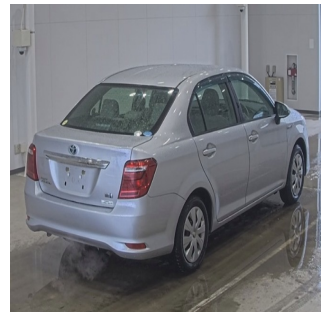

TOYOTA Car

Stock No.	100134
Maker	Toyota
Model	Estima
Chassis	NKE165-7128182
Mileage	69000
Reg. Year	2015
Bodytype	CAR
Engine	1490 CC
Transmission	AUTOMATIC
Seats	5
Color	Silver
Location	MELBOURNE