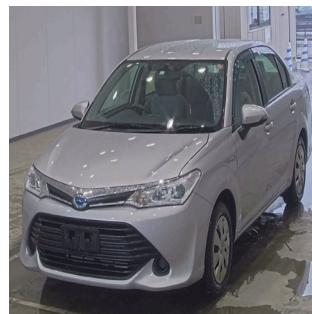

TOYOTA Car

Stock No.	100134
Maker	Toyota
Model	Estima
Chassis	NKE165-7128182
Mileage	69000
Reg. Year	2015
Bodytype	CAR
Engine	1490 CC
Transmission	AUTOMATIC
Seats	5
Color	Silver
Location	MELBOURNE