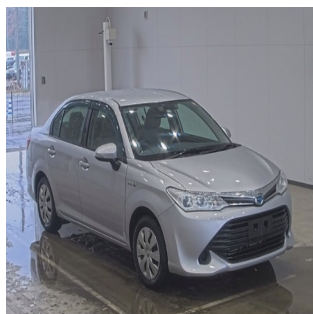

TOYOTA Car

Stock No.	100134
Maker	Toyota
Model	Estima
Chassis	NKE165-7128182
Mileage	69000
Reg. Year	2015
Bodytype	CAR
Engine	1490 CC
Transmission	AUTOMATIC
Seats	5
Color	Silver
Location	MELBOURNE