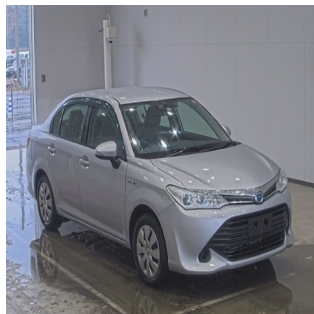

TOYOTA Car

Stock No.	100134
Maker	Toyota
Model	Estima
Chassis	NKE165-7128182
Mileage	69000
Reg. Year	2015
Bodytype	CAR
Engine	1490 CC
Transmission	AUTOMATIC
Seats	5
Color	Silver
Location	MELBOURNE