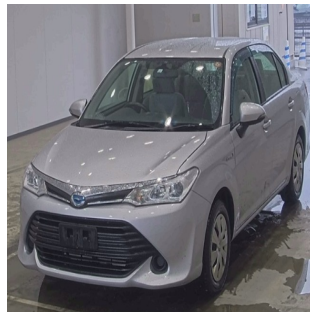

TOYOTA Car

Stock No.	100134
Maker	Toyota
Model	Estima
Chassis	NKE165-7128182
Mileage	69000
Reg. Year	2015
Bodytype	CAR
Engine	1490 CC
Transmission	AUTOMATIC
Seats	5
Color	Silver
Location	MELBOURNE