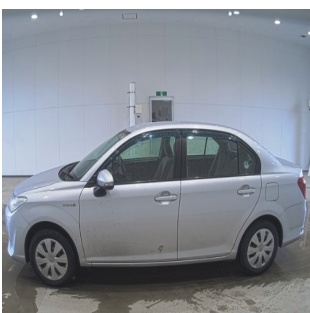

TOYOTA Car

Stock No.	100134
Maker	Toyota
Model	Estima
Chassis	NKE165-7128182
Mileage	69000
Reg. Year	2015
Bodytype	CAR
Engine	1490 CC
Transmission	AUTOMATIC
Seats	5
Color	Silver
Location	MELBOURNE