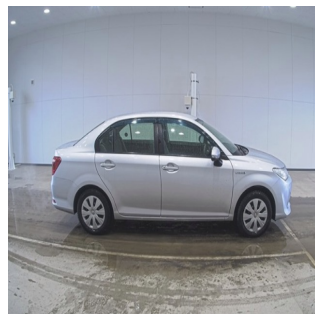

TOYOTA Car

Stock No.	100134
Maker	Toyota
Model	Estima
Chassis	NKE165-7128182
Mileage	69000
Reg. Year	2015
Bodytype	CAR
Engine	1490 CC
Transmission	AUTOMATIC
Seats	5
Color	Silver
Location	MELBOURNE