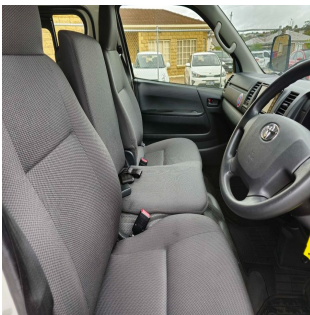

TOYOTA Van

Stock No.	100132
Maker	Toyota
Model	Van
Chassis	KDH201-5030574
Mileage	98326
Reg. Year	2017
Bodytype	Van
Engine	3000 CC
Transmission	AUTOMATIC