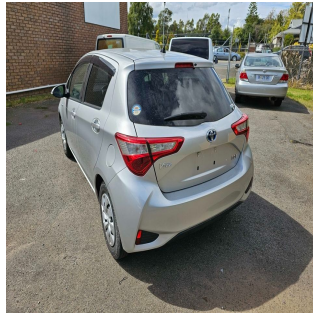

Toyota vitz hybrid (Japanese seversion of yaris)

Stock No.	100128
Maker	Toyota
Model	SAI Hybrid
Chassis	NHP130-2019119
Mileage	128,000
Reg. Year	2017
Bodytype	CAR
Engine	1500 CC
Location	MELBOURNE