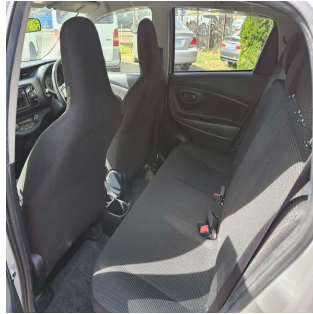

Toyota vitz hybrid (Japanese seversion of yaris)

Stock No.	100128
Maker	Toyota
Model	SAI Hybrid
Chassis	NHP130-2019119
Mileage	128,000
Reg. Year	2017
Bodytype	CAR
Engine	1500 CC
Location	MELBOURNE