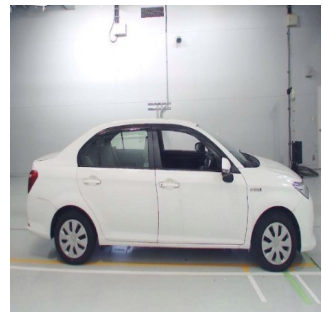

TOYOTA Car

Stock No.	100127
Maker	Toyota
Model	Estima
Chassis	NKE165-7121129
Mileage	95122
Reg. Year	2015
Bodytype	CAR
Engine	1490 CC
Transmission	AUTOMATIC
Seats	5
Color	White
Location	MELBOURNE