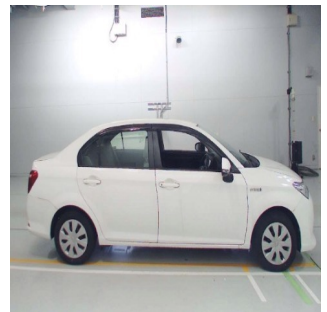

TOYOTA Car

Stock No.	100127
Maker	Toyota
Model	Estima
Chassis	NKE165-7121129
Mileage	95122
Reg. Year	2015
Bodytype	CAR
Engine	1490 CC
Transmission	AUTOMATIC
Seats	5
Color	White
Location	MELBOURNE