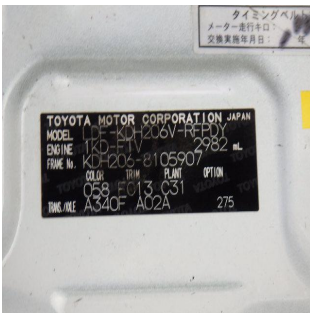

Toyota van

Stock No.

100115

Maker

Toyota

Model

Van

Chassis

KDH206-8105907

Mileage

173475

Reg. Year

2017

Bodytype

Van

Engine