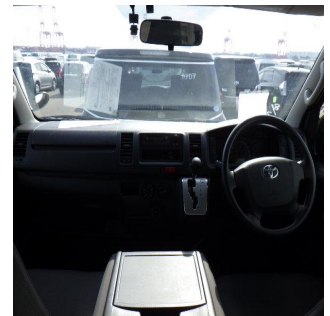

Toyota van

Stock No.

100115

Maker

Toyota

Model

Van

Chassis

KDH206-8105907

Mileage

173475

Reg. Year

2017

Bodytype

Van

Engine