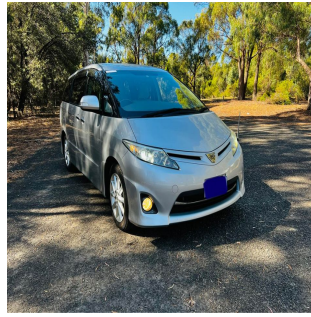

TOYOTA Car

Stock No.	100105
Maker	Toyota
Model	Estima
Chassis	ACR50-7091866
Mileage	89726
Reg. Year	2010
Bodytype	CAR
Engine	2400 CC
Transmission	AUTOMATIC