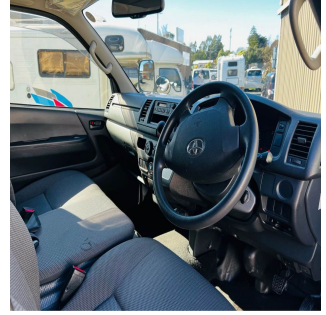

TOYOTA Van

Stock No.	100104
Maker	Toyota
Model	Van
Chassis	TRH200-0255352
Mileage	123500
Reg. Year	2016
Bodytype	Van
Engine	1990, CC
Transmission	AUTOMATIC
Seats	6
Color	White
Location	MELBOURNE