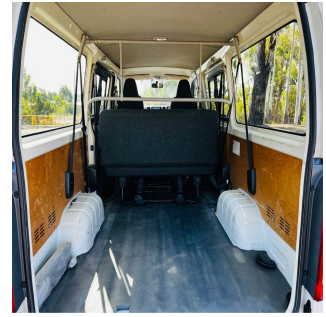

TOYOTA Van

Stock No.	100103
Maker	Toyota
Model	Van
Chassis	TRH200-0194132
Mileage	937004
Reg. Year	2014
Bodytype	Van
Engine	1990 CC
Transmission	AUTOMATIC
Seats	6
Location	MELBOURNE