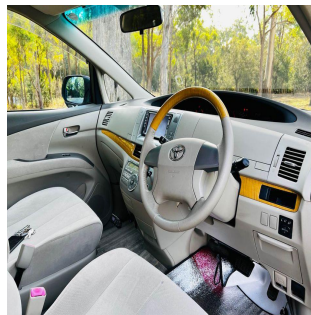

TOYOTA Car

Stock No.

100102

Maker

Toyota

Model

Estima

Chassis