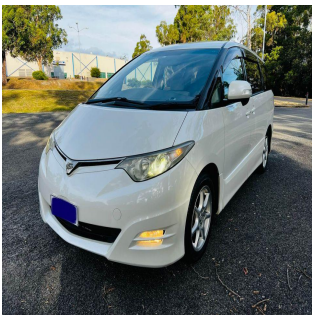

TOYOTA Car

Stock No.

100102

Maker

Toyota

Model

Estima

Chassis