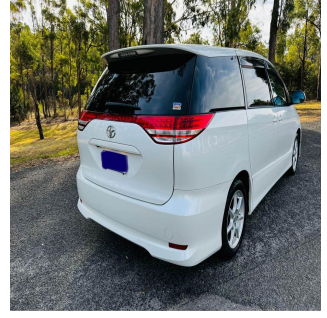

TOYOTA Car

Stock No.

100102

Maker

Toyota

Model

Estima

Chassis