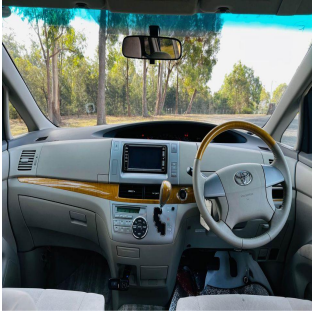

TOYOTA Car

Stock No.

100102

Maker

Toyota

Model

Estima

Chassis