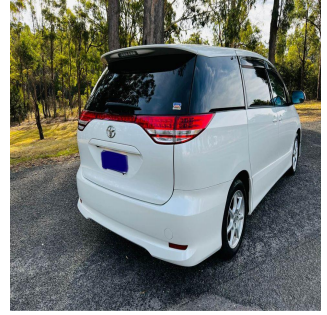

TOYOTA Car

Stock No.

100102

Maker

Toyota

Model

Estima

Chassis