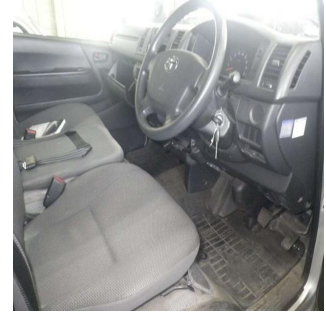

TOYOTA Van,

Stock No.	100101
Maker	Toyota
Model	Van
Chassis	KDH201-5022369
Mileage	122000
Reg. Year	2016
Bodytype	Van
Engine	3000 CC
Transmission	AUTOMATIC
Seats	6
Color	Silver
Location	MELBOURNE