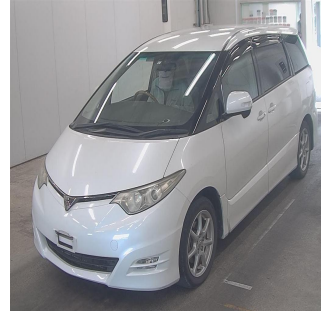

TOYOTA Car

Stock No.	100093
Maker	Toyota
Model	Estima
Chassis	ACR50-7039873
Mileage	135786
Reg. Year	2007
Bodytype	Van
Engine	2400 CC
Transmission	AUTOMATIC
Seats	7
Color	Pearl white
Location	MELBOURNE