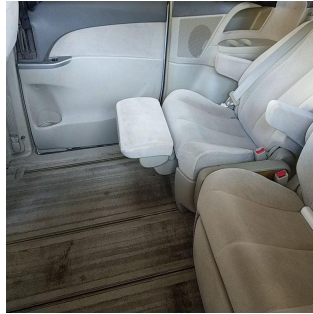

TOYOTA Car

Stock No.	100093
Maker	Toyota
Model	Estima
Chassis	ACR50-7039873
Mileage	135786
Reg. Year	2007
Bodytype	Van
Engine	2400 CC
Transmission	AUTOMATIC
Seats	7
Color	Pearl white
Location	MELBOURNE