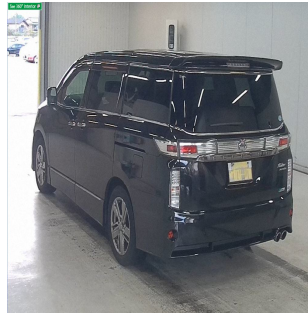

NISSAN Wagon

See 360° Interior 

Stock No.	100087
Maker	Nissan
Model	Elgrand
Chassis	TE52-002543
Mileage	129511
Reg. Year	2010
Bodytype	Station Wagon
Engine	2480 CC
Transmission	AUTOMATIC
Seats	8
Color	BLACK
Location	MELBOURNE