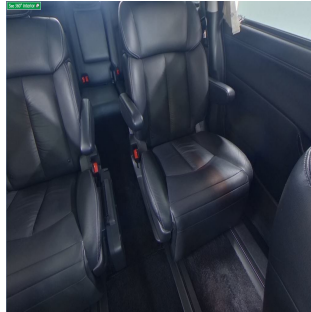

NISSAN Wagon

See 360° Interior 

Stock No.	100087
Maker	Nissan
Model	Elgrand
Chassis	TE52-002543
Mileage	129511
Reg. Year	2010
Bodytype	Station Wagon
Engine	2480 CC
Transmission	AUTOMATIC
Seats	8
Color	BLACK
Location	MELBOURNE