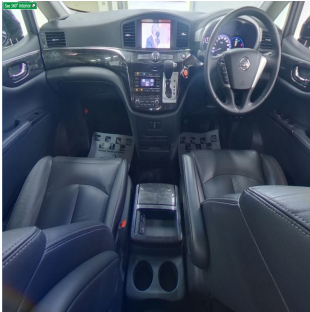

NISSAN Wagon

See 360° Interior 

Stock No.	100087
Maker	Nissan
Model	Elgrand
Chassis	TE52-002543
Mileage	129511
Reg. Year	2010
Bodytype	Station Wagon
Engine	2480 CC
Transmission	AUTOMATIC
Seats	8
Color	BLACK
Location	MELBOURNE