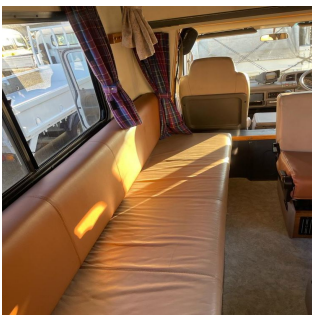

## ISUZU Truck

**Stock No.**

100086

**Maker**

Isuzu

**Model**

Elf Motorhome

**Chassis**