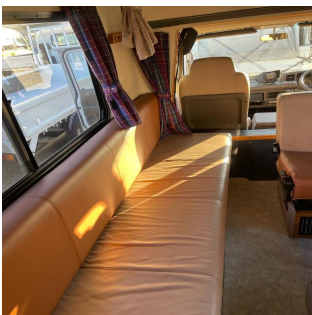

ISUZU Truck

Stock No.

100086

Maker

Isuzu

Model

Elf Motorhome

Chassis