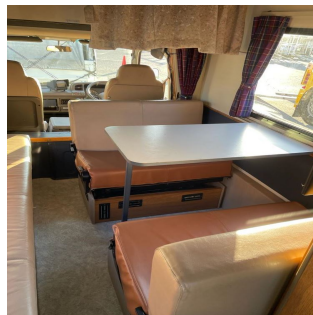

ISUZU Truck

Stock No.

100086

Maker

Isuzu

Model

Elf Motorhome

Chassis