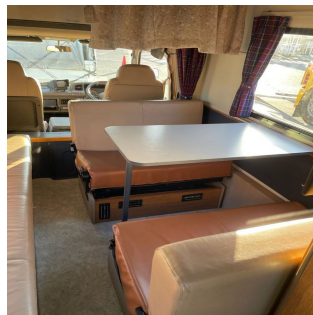

## ISUZU Truck

**Stock No.**

100086

**Maker**

Isuzu

**Model**

Elf Motorhome

**Chassis**