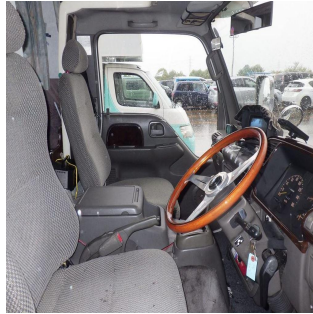

ISUZU Car

Stock No.	100082
Maker	Isuzu
Model	Elf Motorhome
Chassis	NHR69E-7414307
Mileage	182556
Reg. Year	1995
Bodytype	Truck
Engine	3000 CC
Transmission	AUTOMATIC
Seats	9
Color	White
Location	MELBOURNE