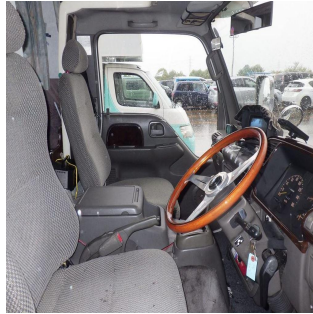

ISUZU Car

Stock No.

100082

Maker

Isuzu

Model

Elf Motorhome

Chassis

3000 CC

Transmission

AUTOMATIC

Seats

9

Color

White

Location