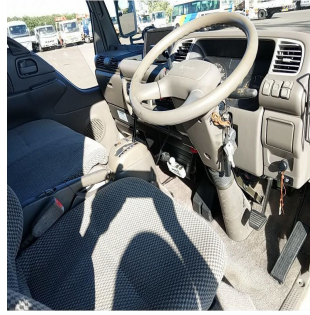

ISUZU Truck

Stock No.	100081
Maker	Isuzu
Model	Elf Motorhome
Chassis	NHS69E-7406331
Mileage	146917
Reg. Year	1996
Bodytype	Truck
Engine	3050 CC
Transmission	AUTOMATIC
Seats	9
Color	White
Location	MELBOURNE