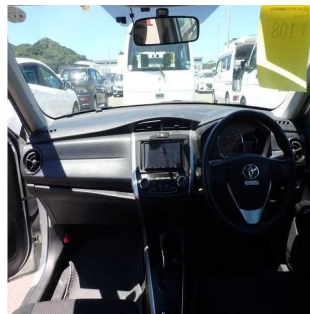

TOYOTA Wagon

| | |
|---------------------|--------------------|
| Stock No. | 100080 |
| Maker | Toyota |
| Model | Corolla Axio Wagon |
| Chassis | NKE165-8037812 |
| Mileage | 129405 |
| Reg. Year | 2016 |
| Bodytype | Van |
| Engine | 1490 CC |
| Transmission | AUTOMATIC |
| Seats | 5 |
| Color | White |
| Location | MELBOURNE |