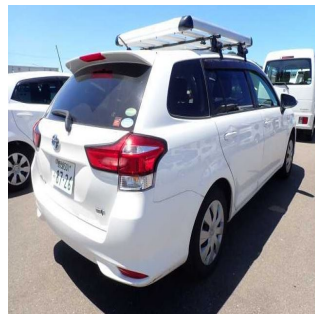

TOYOTA Wagon

| | |
|---------------------|--------------------|
| Stock No. | 100080 |
| Maker | Toyota |
| Model | Corolla Axio Wagon |
| Chassis | NKE165-8037812 |
| Mileage | 129405 |
| Reg. Year | 2016 |
| Bodytype | Van |
| Engine | 1490 CC |
| Transmission | AUTOMATIC |
| Seats | 5 |
| Color | White |
| Location | MELBOURNE |