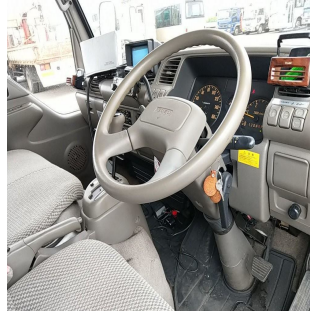

ISUZU Truck

Stock No.

100078

Maker

Isuzu

Model

Elf Motorhome

Chassis