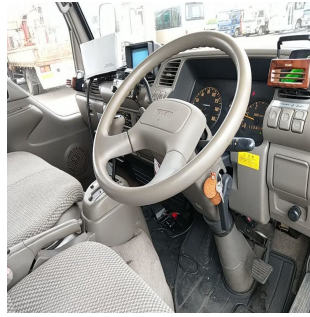

ISUZU Truck

Stock No.	100078
Maker	Isuzu
Model	Elf Motorhome
Chassis	NHS69E-7407387
Mileage	62600
Reg. Year	1998
Bodytype	Truck
Engine	3050 CC
Seats	7
Color	White
Location	MELBOURNE