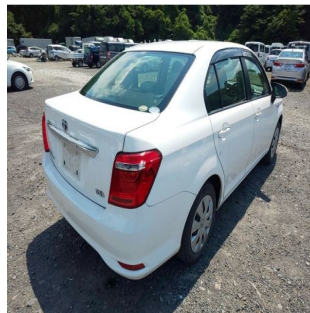

TOYOTA Car

Stock No.	100075
Maker	Toyota
Model	Estima
Chassis	NKE165-7128430
Mileage	122847
Reg. Year	2016
Bodytype	CAR
Engine	1500 CC
Transmission	AUTOMATIC
Seats	5
Color	White
Grade	4
Location	MELBOURNE