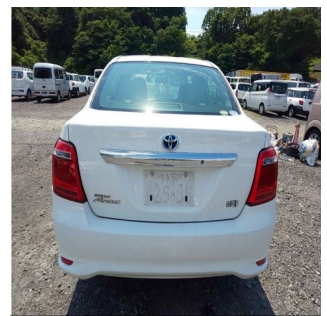

TOYOTA Car

Stock No.	100075
Maker	Toyota
Model	Estima
Chassis	NKE165-7128430
Mileage	122847
Reg. Year	2016
Bodytype	CAR
Engine	1500 CC
Transmission	AUTOMATIC
Seats	5
Color	White
Grade	4
Location	MELBOURNE